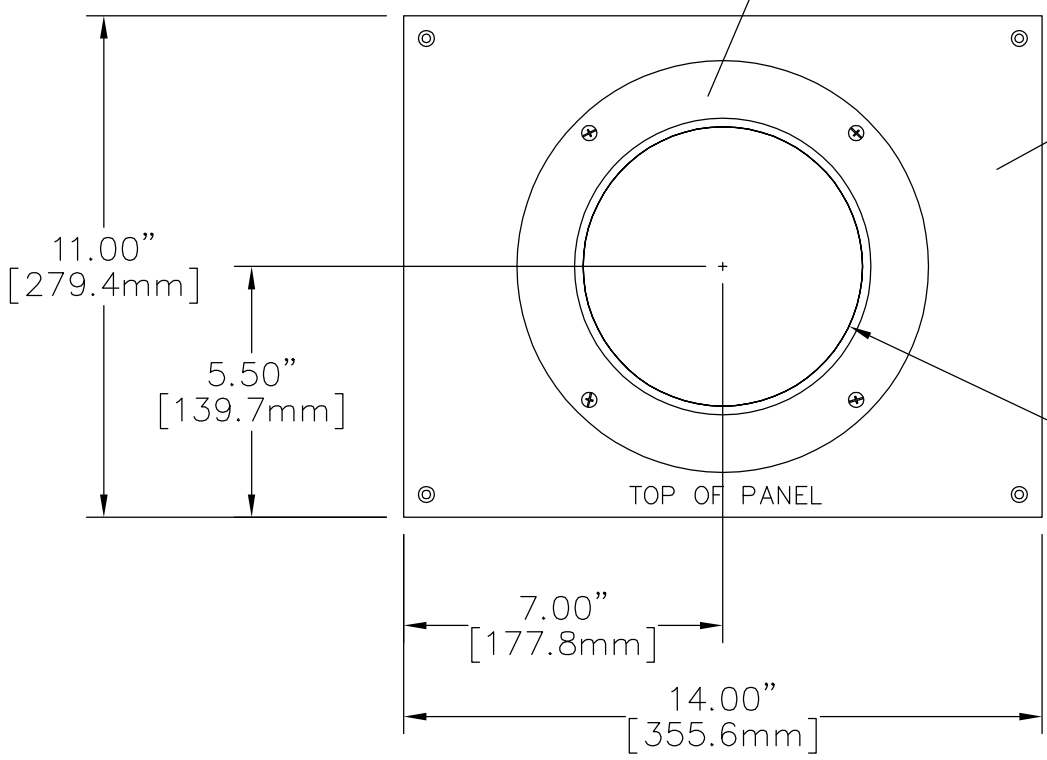

APPLY GASKET TO FLANGE
SCREW FLANGE TO TOP OF VENT BOARD
SEND ASSEMBLY TO PAINT

PAINT TOP, INSIDE HOLE, AND ALL SIDES

WISDOM AUDIO CORPORATION Tel:(775)887-8850 1572 College Pkwy Unit 164 Fax:(775)887-8820 Carson City, Nevada 89706		
DATE: 12-14-09	Rev. No & Date: A 12-14-09	Part Name: S90i MDF CEILING MOUNT ASSY
Designed By: d.j.michno	Checked By: SOFF	Part Number: 309720
TOLERANCES UNLESS OTHERWISE SPECIFIED		MATERIAL: 5/8" MDF
.XX ± .020	ANG. ± .25 DEG	FINISH: BLACK PAINT
.XXX ± .010	HOLES ± .003	

RAW FLANGE 119600
CENTERED ON VENT HOLE
#8x5/8" PH WOOD SCREW 4PL

1" BLACK FOAM TAPE 404750
ALL AROUND FLANGE