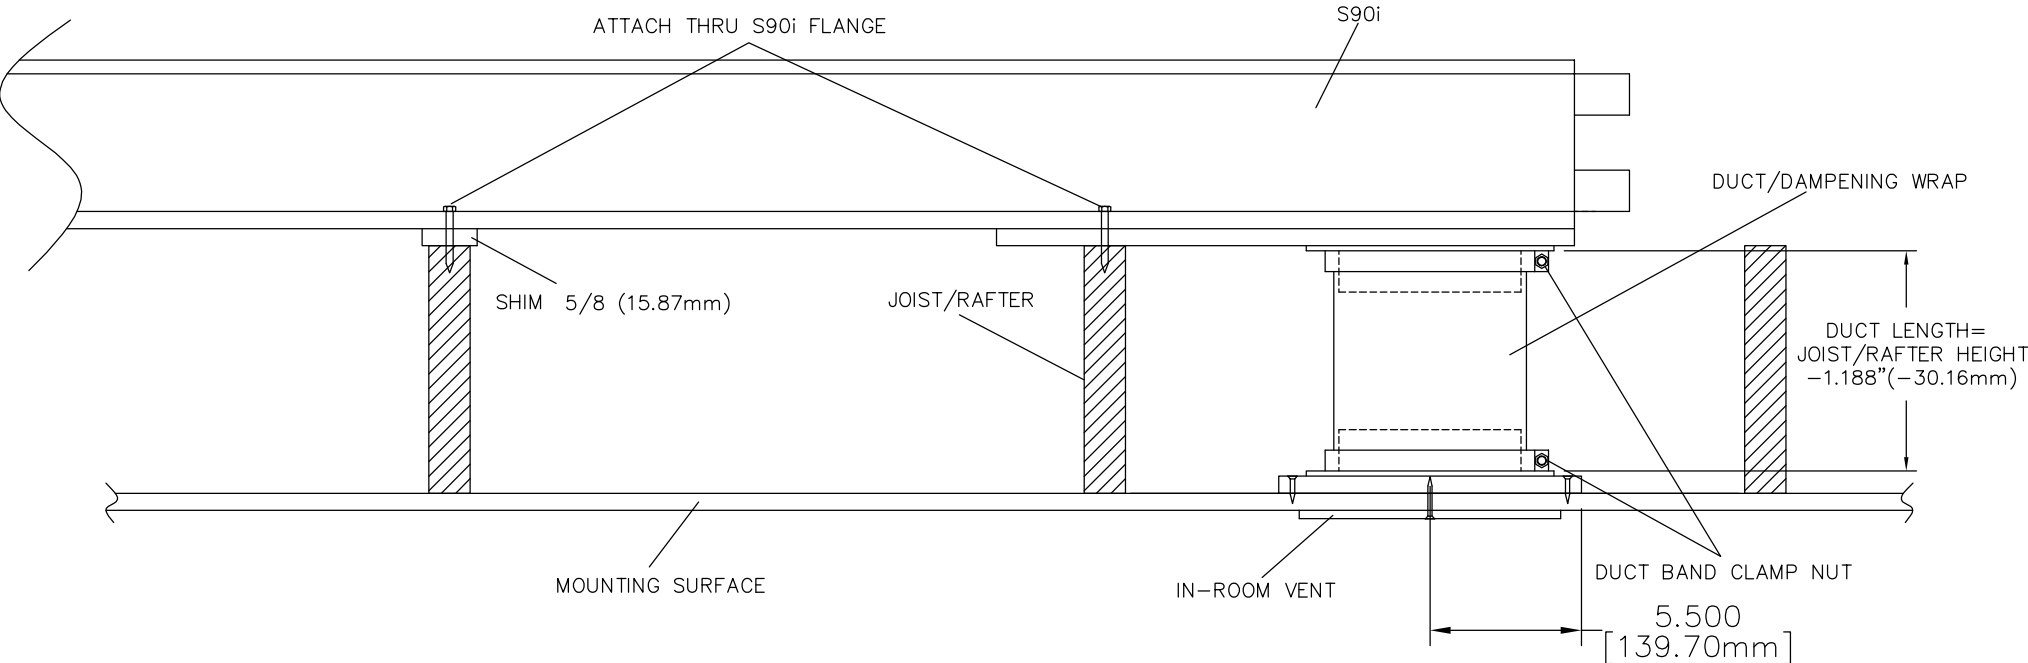

ATTACHMENT OF S90 TO TOP OF JOISTS
WITH AN ADJUSTABLE SNORKLE TO INSIDE OF CEILING

APPLY GASKET TO FLANGE
 SCREW FLANGE TO TOP OF VENT BOARD
 SEND ASSEMBLY TO PAINT

PAINT TOP, INSIDE HOLE, AND ALL SIDES

<h1 style="margin: 0;">WISDOM</h1> <p style="margin: 0;">AUDIO CORPORATION</p> <p style="margin: 0;">Tel:(775)887-8850 1572 College Pkwy Unit 164 Fax:(775)887-8820 Carson City, Nevada 89706</p>		
DATE: 12-14-09	Rev. No & Date: A 12-14-09	Part Name: S90i MDF CEILING MOUNT ASSY
Designed By: d.j.michno	Checked By: SOFF	Part Number: 309720
TOLERANCES UNLESS OTHERWISE SPECIFIED		MATERIAL: 5/8" MDF
.XX ± .020	ANG. ± .25 DEG	FINISH: BLACK PAINT
.XXX ± .010	HOLES ± .003	

RAW FLANGE 119600
 CENTERED ON VENT HOLE
 #8x5/8" PH WOOD SCREW 4PL

1" BLACK FOAM TAPE 404750
 ALL AROUND FLANGE

RAW VENT BOARD
 110780