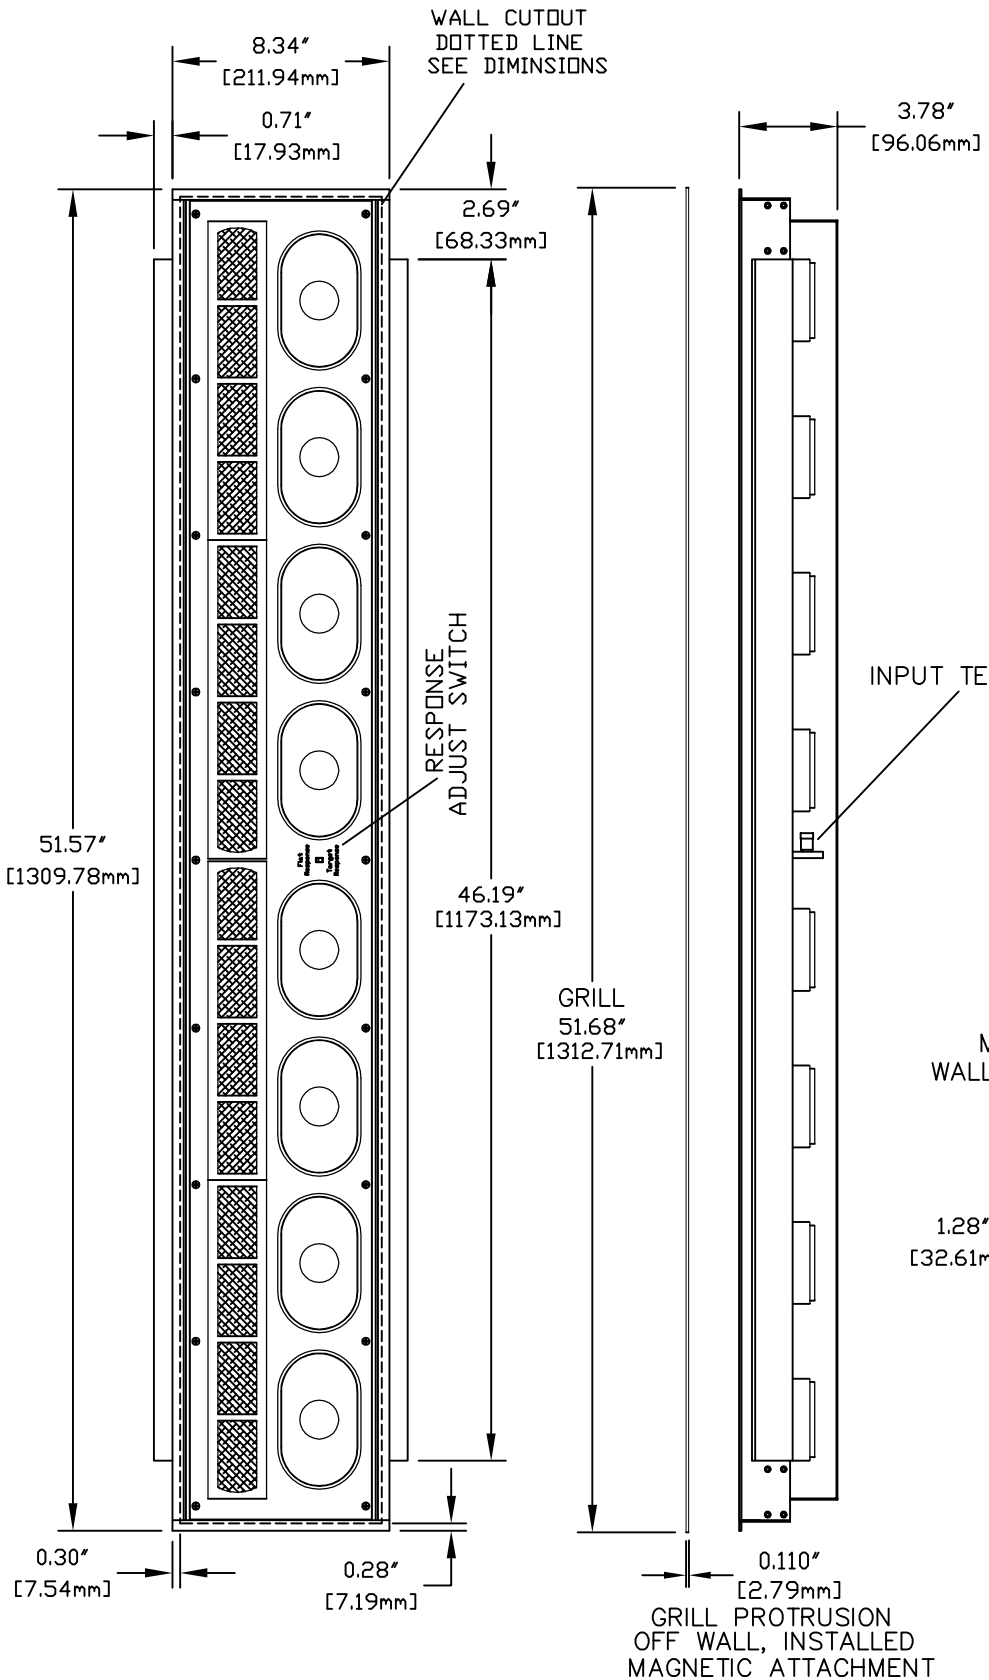

INSIGHT SERIES MODEL L8i

WALL CUTOUT DIMENSIONS
7.63" x 51.00" ±.09"
[19.37cm x 129.54cm ±.32cm]

RECOMMENDED VOLUME FOR L8i ENCLOSURE
CUBIC FEET 2.63
LITRES 74.60

MINIMUM VOLUME FOR L8i ENCLOSURE
CUBIC FEET 1.47
LITRES 41.63

ENCLOSURE VOLUMES LARGER THAN
RECOMMENDED CAN ALSO BE USED

GRILL 8.47" x 51.68"
(21.53cm x 131.27cm)