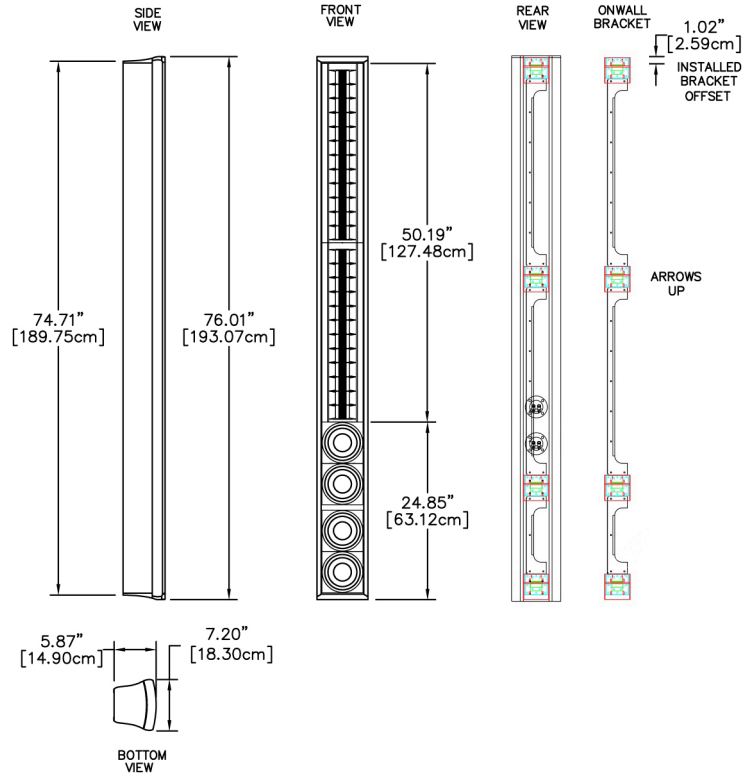

# L75 Dimensions

# L75m Dimensions

# L75i Dimensions

WALL CUTOUT  
7.31" x 75.63" ± .125"  
[18.57cm x 192.10cm ± .32cm]