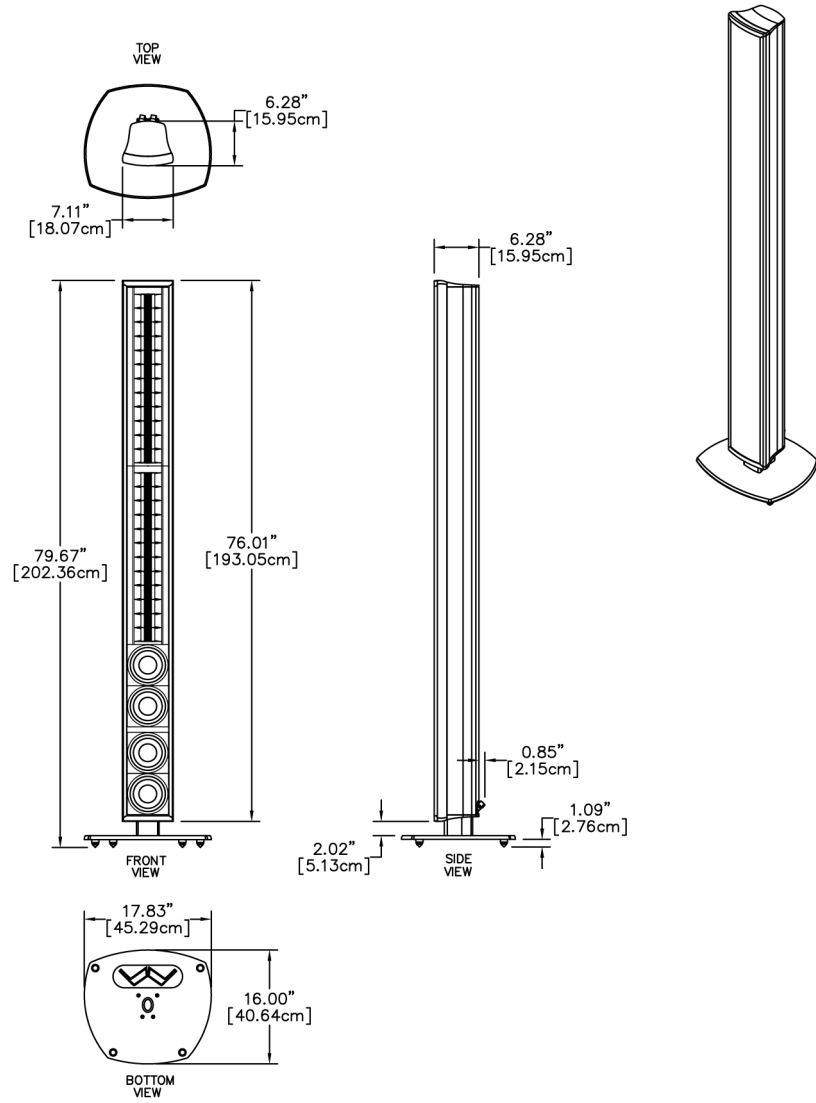

# L75 Dimensions

# L75m Dimensions

# L75i Dimensions

WALL CUTOUT  
7.31" x 75.63" ± .125"  
[18.57cm x 192.10cm ± .32cm]