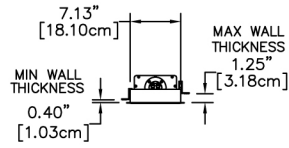

# L75 Dimensions

# L75m Dimensions

# L75i Dimensions

WALL CUTOUT  
7.31" x 75.63" ± .125"  
[18.57cm x 192.10cm ± .32cm]