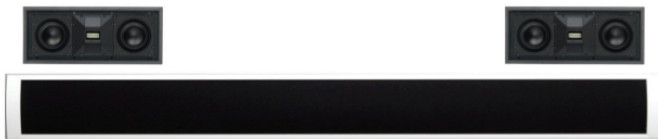

# SAGE SUPERBARS

C20m x2 | C20m x3 | C20m x2, C38m x1 | C38m x2

For the ultimate in sound reproduction, fit-and-finish, and quality craftsmanship there is only one choice. Welcome to the Sage Series Superbars. Sage Series Superbars are available in custom lengths of up to 98", and custom colors if the standard finishes are not suitable for your environment and decor. All must be used in conjunction with active crossovers, and bi-amplification (The SC-1 and/or a variety of surround processors and amplifiers with ample DSP and active crossover adjustment may be used, please call for more information). Depending on your environment, an additional subwoofer may not be necessary due to the exceptional low frequency response of our Superbars. However, we do offer an excellent selection of RTL subwoofers if the room needs a little extra low frequencies love.

C20m x2

C20m x3

C38m x2

C20m x2, C38m x1

SPECIFICATIONS	C20m x2	C38m x2	C20m x3	C20m x2, C38m x1
Playback Configuration	Stereo	Stereo	LCR	LCR
Installation Configurations	On-Wall or Freestanding	On-Wall or Freestanding	On-Wall or Freestanding	On-Wall or Freestanding
Custom Width (min-max)	38" - 98"	68.5" - 98"	58" - 98"	73" - 98"
Frequency Response	40Hz - 20kHz +/- 2dB	35Hz - 20kHz +/- 2dB	35Hz - 20kHz +/- 2dB	35Hz - 20kHz +/- 2dB
Sensitivity	90 dB	93 dB	92 dB	93 dB
System	4 ohms	3 ohms	4 ohms	4 ohms
Amplifier Channels Required	4	4	6	6
DSP Required	Yes	Yes	Yes	Yes
Height x Depth of on-wall	7.11" x 5.87"	7.11" x 5.87"	7.11" x 5.87"	7.11" x 5.87"
Height x Depth of free-standing	7.20" x 7.34"	7.20" x 7.34"	7.20" x 7.34"	7.20" x 7.34"